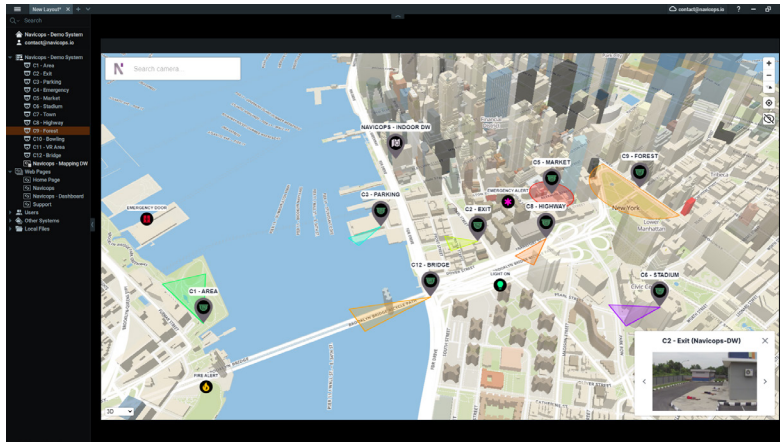

WORKS
WITH

DW spectrum
IPVMS®

About Navicops:

The integration of Navicops with DW Spectrum IPVMS allows operators to harness the full potential of both systems within a single, cohesive platform. You can access intelligent maps, device monitoring, and real-time insights seamlessly within DW Spectrum IPVMS. This means you can conveniently oversee your IP devices, access the latest recorded images, and check the status of each device — all from the familiar DW Spectrum IPVMS interface. Navicops empowers you to create intelligent maps using various elements, including images, PDFs, and satellite maps from Bing. These maps are easily accessible and navigable within the DW Spectrum IPVMS client, providing you with a holistic view of your surveillance landscape. Manage and visualize your devices, I/O sensors, soft triggers, and maps effortlessly within DW. Through Navicops, you can customize your dashboard, define camera fields of view, and assign distinct colors, all while seamlessly integrating other maps for enhanced convenience.

- **Create Intelligent Maps:** Use images, PDFs, and satellitemaps from Bing, interactive maps that provide a clear overview of your surveillance environment.
- **Smarten Your Installation:** Add and control I/O sensors, soft triggers, and webpages, directly on your map.
- **Oversee IP Devices:** User-friendly dashboard and a dedicated web page for system and IP devices management.
- **Intuitive Interface:** Interface that simplifies control and management, allowing you to access the latest recorded images, map links, previews, and device status effortlessly.
- **Supervision Interface:** Cross-reference information and monitor the status of diverse devices to promptly identify and address any issues within your installation.