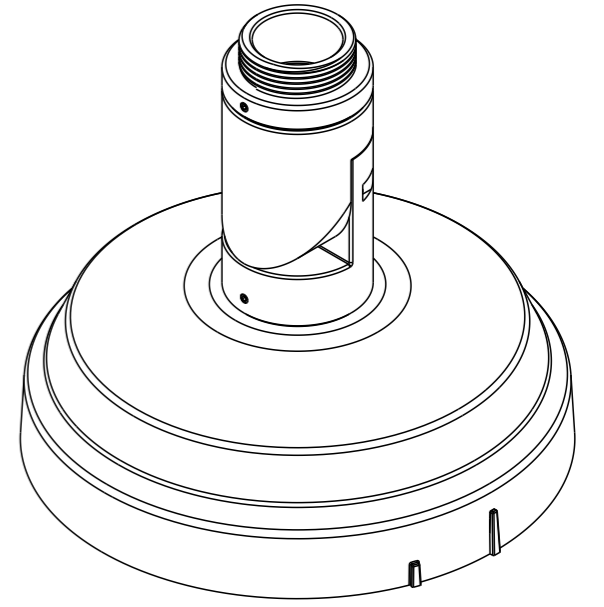

PT TAP 1-1/2

DATE	SCALE	MATERIAL	TYPE
08/2021		Aluminum	Fixed
		DESCRIPTION DWC-PV20ADPW Tilting adapter for DWC-PZPARAM and user-configurable multi-sensor IP camera with vari-focal lens modules	