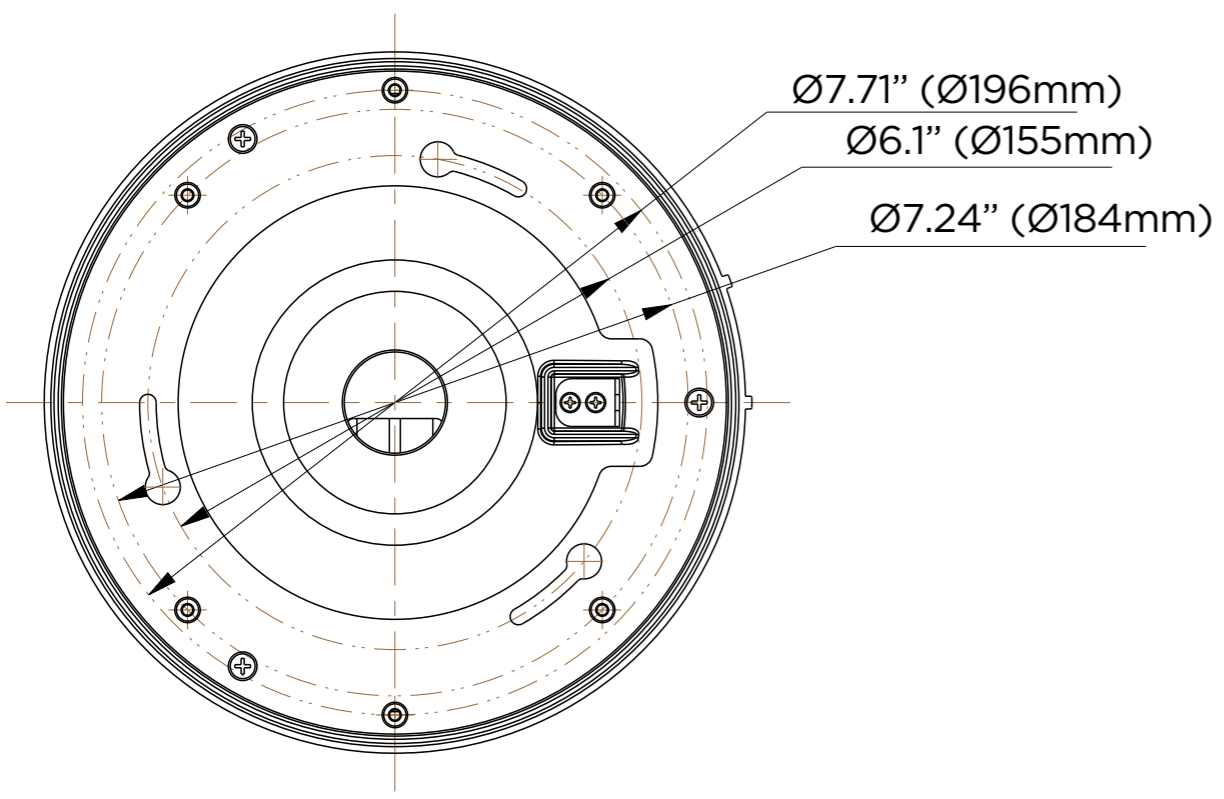

PT TAP 1-1/2

DATE	SCALE	MATERIAL	TYPE
08/2021		Aluminum	Fixed
		DESCRIPTION DWC-PV20ADPW Tilting adapter for DWC-PZPARAM and user-configurable multi-sensor IP camera with vari-focal lens modules	