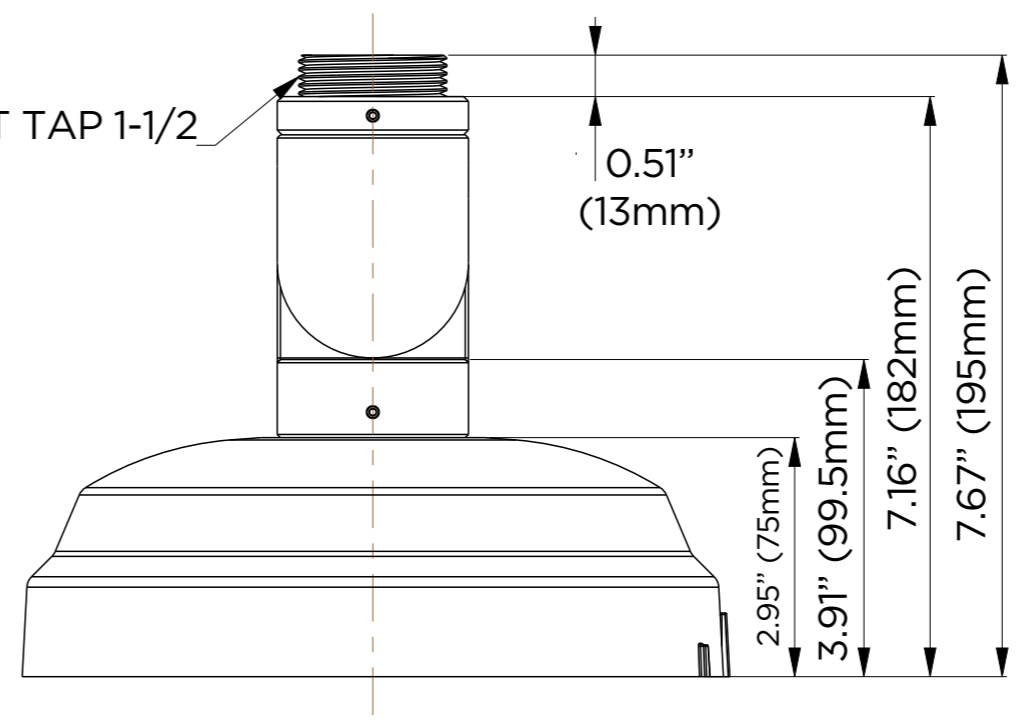

PT TAP 1-1/2

DATE	SCALE	MATERIAL	TYPE
08/2021		Aluminum	Fixed
		DESCRIPTION DWC-PV20ADPW Tilting adapter for DWC-PZPARAM and user-configurable multi-sensor IP camera with vari-focal lens modules	