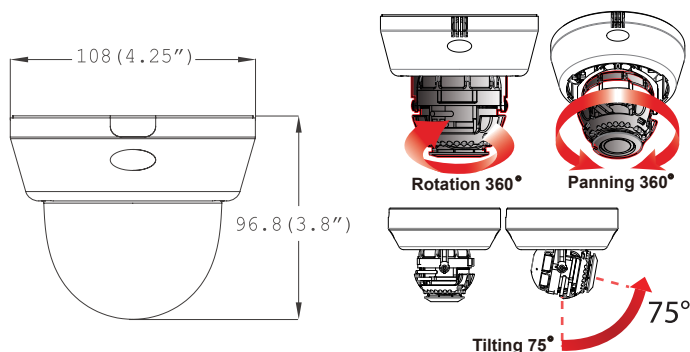

Dimensions (unit : mm)