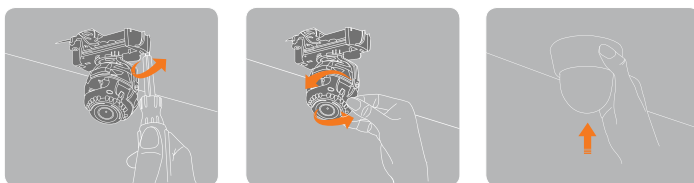

Snapit Easy Installation 1 2 3

1 Two Screw Installation

2 Adjustment

3 Snap It

Summary

Our Snapit Indoor Dome D4363TIR is powered by our Star-Light technology, which offers super low light imaging for any application. Along with Smart DNR, our Star-Light technology offers a slow shutter feature that increases the length of time the shutter remains open to collect additional ambient light, illuminating typically dark environments. Our simple to install housing series combined with our reliable camera technology series gives you a high quality camera in just a few minutes. All Snapit housings include both a built-in UTP and RS-485.

Features

- 1/3" CCD; 620 TV Lines [B&W], 600 TV Lines [Color]
- 3.3~12mm Varifocal Auto Iris Lens
- 70ft Range IR with Intelligent Camera Sync, Smart IR
- TDN (True Day and Night / IR Cut Filter)
- Smart DNR (Digital Noise Reduction)
- DRC (Dynamic Range Compressor)
- Star-Light (Super Low Light Technology)
- HME (Highlight Masking Exposure)
- Programmable Privacy Zones (8) & Motion Detection
- AGC / BLC / AWB
- Easy Icon Driven OSD Menu with Built-in Joystick
- UTP & RS-485 Built-in
- Auto Sensing 24VAC/12VDC with Line Lock
- Secondary Video-BNC Output

Accessories (Optional)

Specifications

VIDEO	
Image Sensor	1/3" CCD
Total Pixels	811 (H) x 508 (V), 411K Pixels
Effective Pixels	768 (H) x 494 (V)
Frequency	15.734KHz (H), 59.95Hz (V)
Synchronization	Internal or Line Lock
Horizontal Resolution	620 TV Lines [B&W], 600 TV Lines [Color]
Minimum Illumination	F1.2 (30IRE): 0.14 Lux [Color] F1.2 (30IRE): 0.00 Lux [B&W]
S/N Ratio	50dB (AGC off)
Video Output	CVBS: 1.0Vp-p / 75 Ω
LENS	
Focal Length	3.3-12mm
Lens Type	DC Auto Iris
IR Distance	70ft Range IR
OPERATIONAL	
Back Light	OFF / BLC / HME / DRC
Star-Light	OFF / X2-X1024
3D Digital Noise Reduction	OFF / LOW / MID / HIGH / SMART
White Balance	AWC / ATW / MANUAL / PUSHLOCK
Mirror	OFF / MIRROR
Sharpness	0-30
Gamma	MANUAL / 0.45 / 0.60 / 1.0
Side Light Compensation	OFF / ON
Night Up	OFF / ON
Motion Detection	OFF / ON (4 Areas)
Privacy Zones	OFF / ON (8 Programmable Zones)
Dead Pixel Cancellation	OFF / AUTO
Language	ENGLISH / MANDARIN / CANTONESE / JAPANESE / GERMAN / FRENCH / ITALIAN / RUSSIAN / SPANISH / DUTCH
ENVIRONMENTAL	
Operating Temperature	-10°C ~ 55°C (14°F ~ 131°F)
Operating Humidity	Less than 90% (Non-Condensing)
Storage Temperature	-20°C ~ 70°C (-4°F ~ 158°F)
ELECTRICAL	
Power Requirement	Dual (12VDC & 24VAC)
Power Consumption	12VDC: 2.3W, 192mA / LED ON 4.8W, 400mA 24VAC: 2.5W, 104mA / LED ON 4.9W, 204mA
MECHANICAL	
Housing Material	Plastic
Dome Cover Material	Polycarbonate
Dimensions	∅108 X 96.8 mm (∅4.25 X 3.8 in)
Weight	0.529 lbs